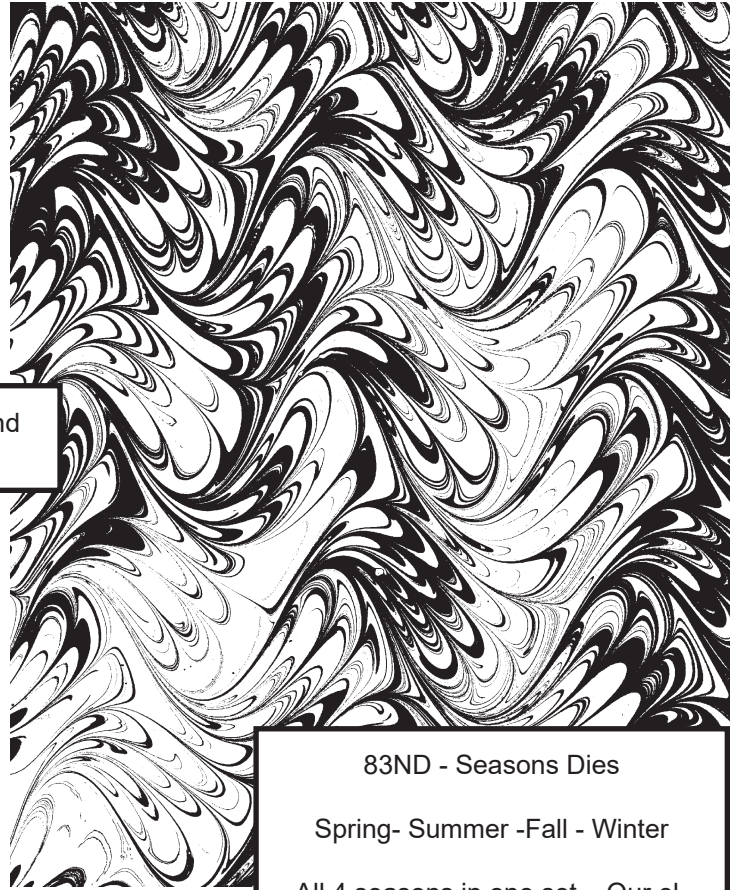

Phone~816-532-0740 ~ serendipitystamps.com

March 2017

Blog Hops Mar 1 & 15

752L Marble Waves Background
50% Off Stamp of the Month

081ND
Swirl Background Die

Cuts a panel filled with swirls and whirls. Leave intact for an "embossed" look or pull up some little springs to see a pop of color from beneath and add a 3D effect