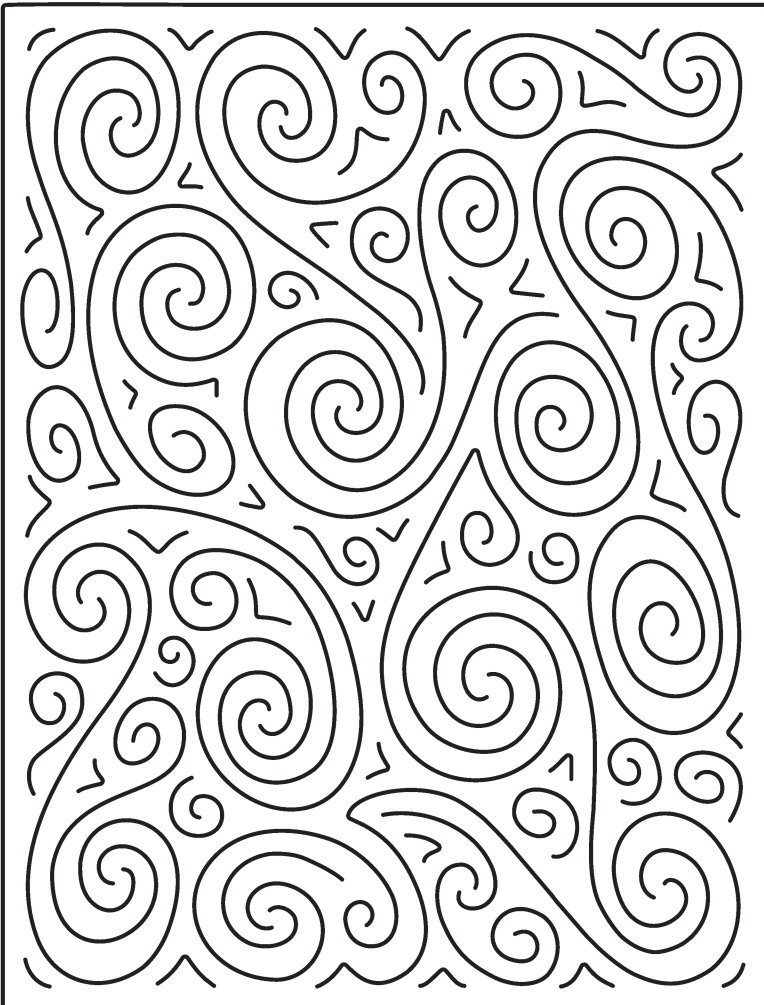

Phone~816-532-0740 ~ serendipitystamps.com

March 2017

Blog Hops Mar 1 & 15

752L Marble Waves Background
50% Off Stamp of the Month

081ND
Swirl Background Die

Cuts a panel filled with swirls and whirls. Leave intact for an "embossed" look or pull up some little springs to see a pop of color from beneath and add a 3D effect

83ND - Seasons Dies

Spring- Summer -Fall - Winter

All 4 seasons in one set. Our elegantly casual lettering word dies

CHICK MAGNET

Butterfly Kisses...

hey chickie!

1405
Chick With
Butterfly Cling
Stamp Set

984F
Cross With
Lilies