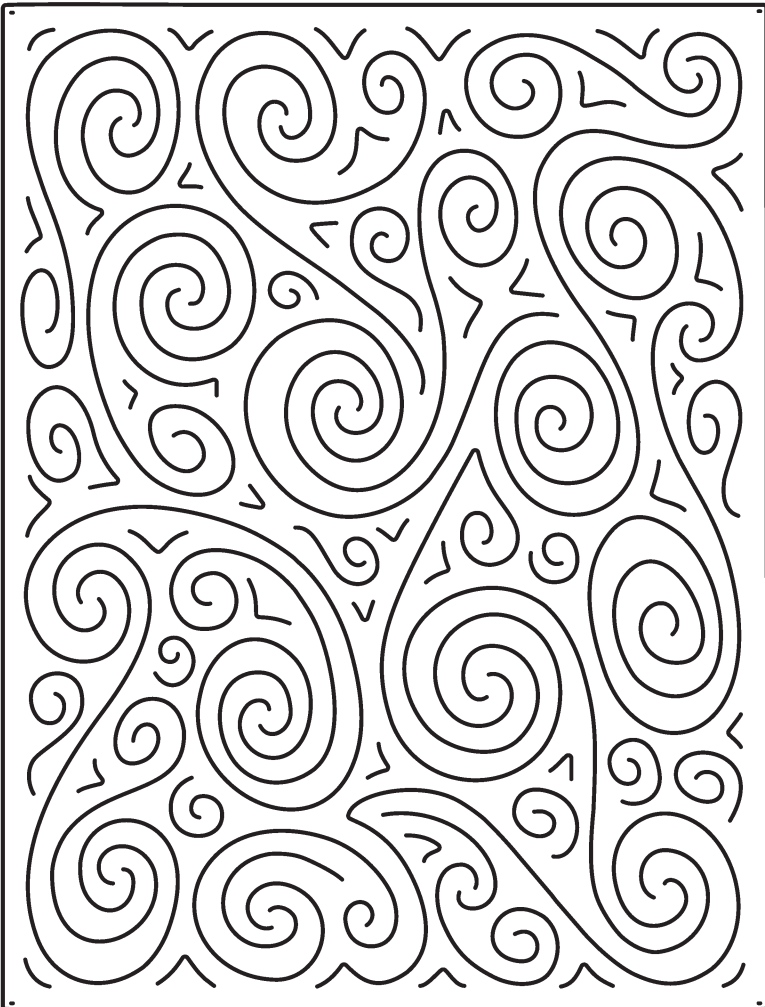

Phone~816-532-0740 ~ serendipitystamps.com

March 2017

Blog Hops Mar 1 & 15

081ND
Swirl Background Die

Cuts a panel filled with swirls and whirls. Leave intact for an "embossed" look or pull up some little springs to see a pop of color from beneath and add a 3D effect

753L Marble Feather Background
50% Off Stamp of the Month

83ND - Seasons Dies

Spring- Summer -Fall - Winter

All 4 seasons in one set. Our elegantly casual lettering word dies

Happy Spring

042ED
Easter
Die

Easter